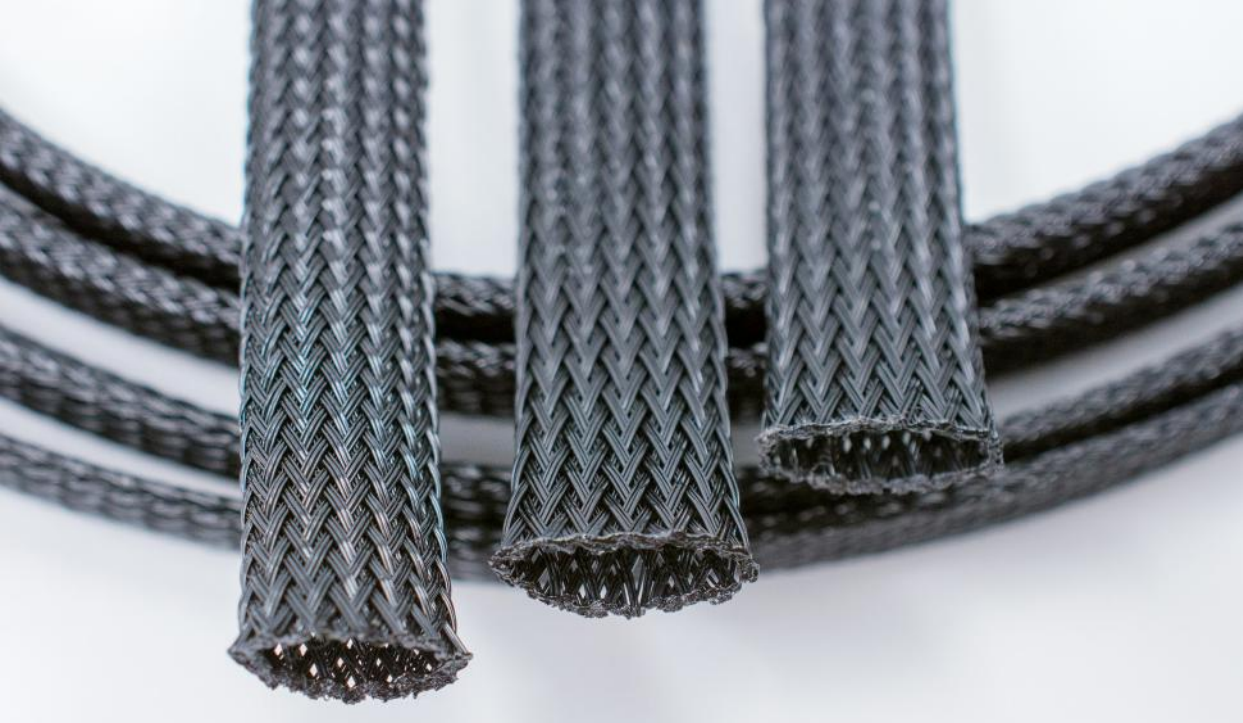

## LANGOFLEX DP

**Mechanical & Abrasion Protection**

**Expandable Sleeving**

**Braided**

**PET duo monofilament**

**Standard:** Black

**Low:** -40°C (-40°F)  
**High:** 150°C (302°F)

**Options:** LANGOFLEX DP-L: light construction  
LANGOFLEX DP-S: standard construction  
LANGOFLEX DP-T: tight construction

**Light, medium or tight construction**  
**From low to high abrasion resistance**